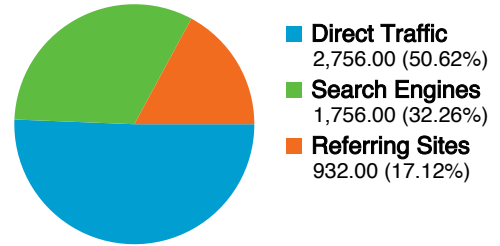

Site Usage

5,444 Visits

20.46% Bounce Rate

56,948 Pageviews

00:10:58 Avg. Time on Site

10.46 Pages/Visit

43.15% % New Visits

Visitors Overview

Visitors
2,534

Map Overlay world

Traffic Sources Overview

- **Direct Traffic**
2,756.00 (50.62%)
- **Search Engines**
1,756.00 (32.26%)
- **Referring Sites**
932.00 (17.12%)

Content Overview

Pages	Pageviews	% Pageviews
/	8,051	14.14%
/pub/subject/hot-topics?id=88	1,617	2.84%
/forum/comments_recent	1,577	2.77%
/pub/subject/candidates-	1,334	2.34%
/cms	1,298	2.28%

2,534 people visited this site

5,444 Visits

2,534 Absolute Unique Visitors

56,948 Pageviews

10.46 Average Pageviews

00:10:58 Time on Site

20.46% Bounce Rate

43.15% New Visits

All traffic sources sent a total of 5,444 visits

-  50.62% Direct Traffic
-  17.12% Referring Sites
-  32.26% Search Engines

Top Traffic Sources

Sources	Visits	% visits
(direct) ((none))	2,756	50.62%
google (organic)	1,622	29.79%
facebook.com (referral)	173	3.18%
email.secureserver.net	139	2.55%
new.facebook.com (referral)	92	1.69%