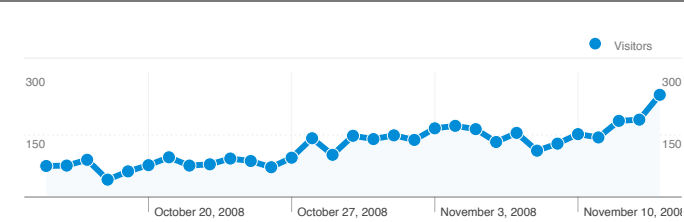

Site Usage

5,444 Visits

20.46% Bounce Rate

56,948 Pageviews

00:10:58 Avg. Time on Site

10.46 Pages/Visit

43.15% % New Visits

Visitors Overview

2,534 people visited this site

5,444 Visits

2,534 Absolute Unique Visitors

56,948 Pageviews

10.46 Average Pageviews

00:10:58 Time on Site

20.46% Bounce Rate

43.15% New Visits

Visits	Pages/Visit	Avg. Time on Site	% New Visits	Bounce Rate	
5,444 % of Site Total: 100.00%	10.46 Site Avg: 10.46 (0.00%)	00:10:58 Site Avg: 00:10:58 (0.00%)	43.19% Site Avg: 43.15% (0.09%)	20.46% Site Avg: 20.46% (0.00%)	
Country/Territory	Visits	Pages/Visit	Avg. Time on Site	% New Visits	Bounce Rate
Canada	5,289	10.60	00:11:08	42.37%	20.00%
United States	78	4.01	00:04:05	76.92%	44.87%
Australia	22	5.73	00:03:07	13.64%	22.73%
United Kingdom	16	9.75	00:08:53	81.25%	18.75%
Germany	14	9.86	00:07:48	100.00%	28.57%
Mexico	5	8.80	00:12:46	20.00%	0.00%
Italy	3	23.67	00:19:40	100.00%	0.00%
Netherlands	2	1.50	00:00:08	100.00%	50.00%
France	2	1.00	00:00:00	100.00%	100.00%
Antigua and Barbuda	1	13.00	00:11:54	100.00%	0.00%