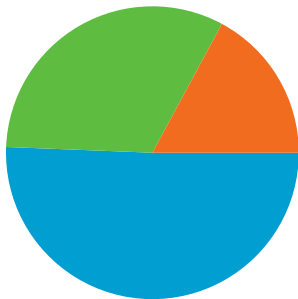

Site Usage

5,444 Visits

20.46% Bounce Rate

56,948 Pageviews

00:10:58 Avg. Time on Site

10.46 Pages/Visit

43.15% % New Visits

Visitors Overview

Visitors
2,534

Map Overlay world

Traffic Sources Overview

- **Direct Traffic**
2,756.00 (50.62%)
- **Search Engines**
1,756.00 (32.26%)
- **Referring Sites**
932.00 (17.12%)

Content Overview

Pages	Pageviews	% Pageviews
/	8,051	14.14%
/pub/subject/hot-topics?id=88	1,617	2.84%
/forum/comments_recent	1,577	2.77%
/pub/subject/candidates-	1,334	2.34%
/cms	1,298	2.28%

2,534 people visited this site

5,444 Visits

2,534 Absolute Unique Visitors

56,948 Pageviews

10.46 Average Pageviews

00:10:58 Time on Site

20.46% Bounce Rate

43.15% New Visits

All traffic sources sent a total of 5,444 visits

-  50.62% Direct Traffic
-  17.12% Referring Sites
-  32.26% Search Engines

Top Traffic Sources

Sources	Visits	% visits
(direct) ((none))	2,756	50.62%
google (organic)	1,622	29.79%
facebook.com (referral)	173	3.18%
email.secureserver.net	139	2.55%
new.facebook.com (referral)	92	1.69%