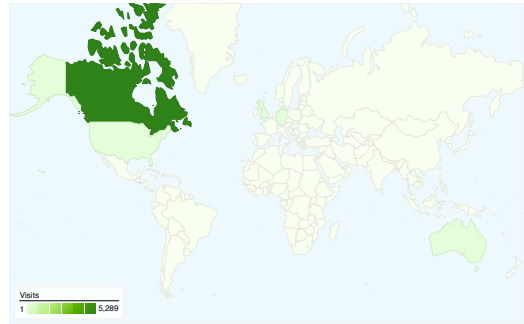

Site Usage

5,444 Visits

20.46% Bounce Rate

56,948 Pageviews

00:10:58 Avg. Time on Site

10.46 Pages/Visit

43.15% % New Visits

Visitors Overview

Visitors
2,534

Map Overlay world

Traffic Sources Overview

- **Direct Traffic**
2,756.00 (50.62%)
- **Search Engines**
1,756.00 (32.26%)
- **Referring Sites**
932.00 (17.12%)

Content Overview

Pages	Pageviews	% Pageviews
/	8,051	14.14%
/pub/subject/hot-topics?id=88	1,617	2.84%
/forum/comments_recent	1,577	2.77%
/pub/subject/candidates-	1,334	2.34%
/cms	1,298	2.28%

2,534 people visited this site

5,444 Visits

2,534 Absolute Unique Visitors

56,948 Pageviews

10.46 Average Pageviews

00:10:58 Time on Site

20.46% Bounce Rate

43.15% New Visits

All traffic sources sent a total of 5,444 visits

-  50.62% Direct Traffic
-  17.12% Referring Sites
-  32.26% Search Engines

Top Traffic Sources

Sources	Visits	% visits
(direct) ((none))	2,756	50.62%
google (organic)	1,622	29.79%
facebook.com (referral)	173	3.18%
email.secureserver.net	139	2.55%
new.facebook.com (referral)	92	1.69%