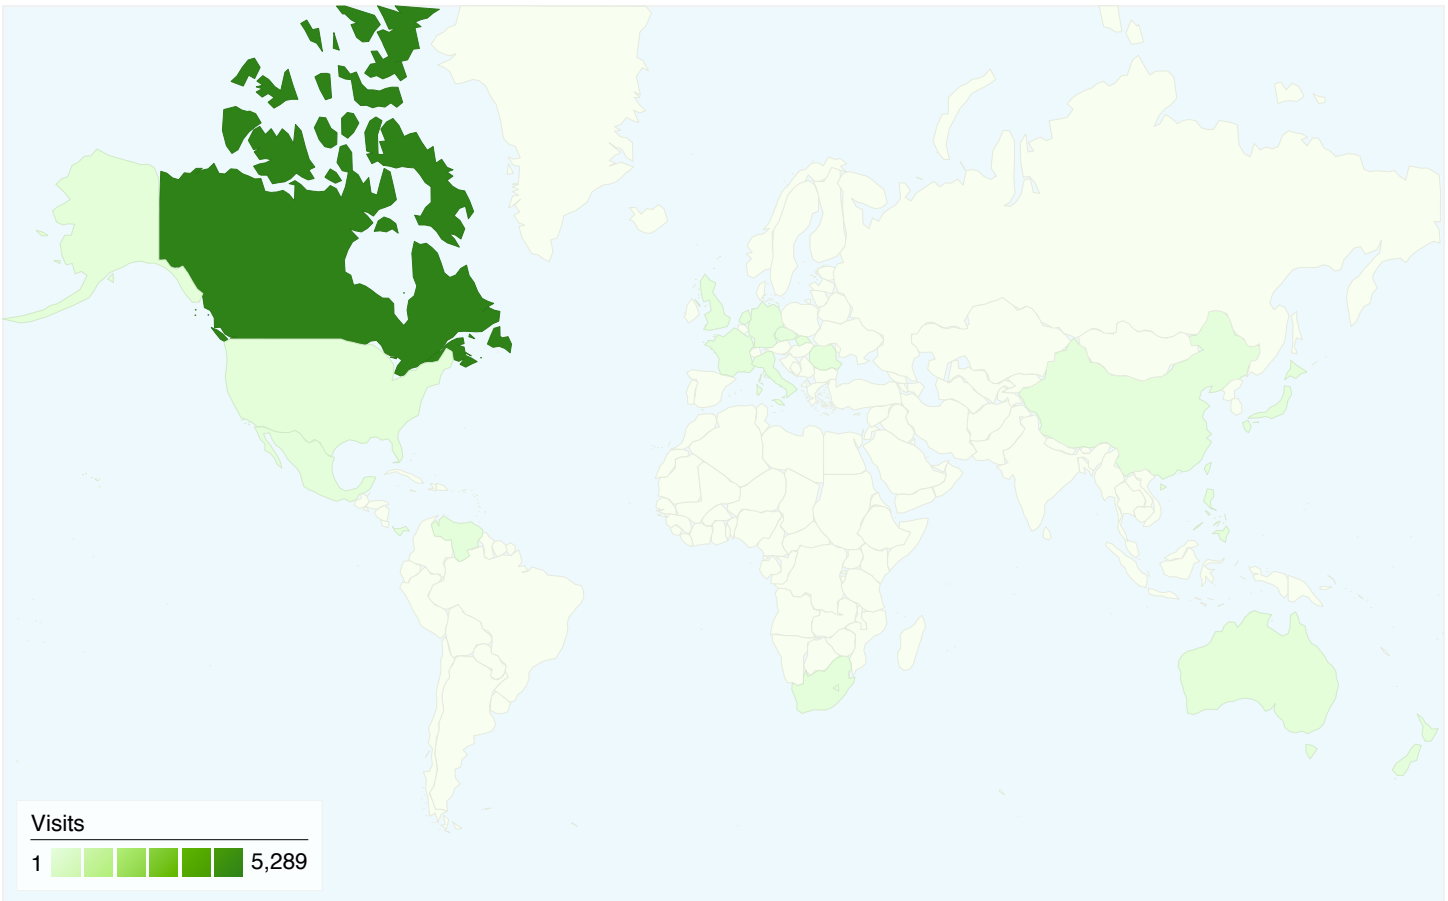

Visitors
2,534

Map Overlay world

Traffic Sources Overview

- **Direct Traffic**
2,756.00 (50.62%)
- **Search Engines**
1,756.00 (32.26%)
- **Referring Sites**
932.00 (17.12%)

Content Overview

Pages	Pageviews	% Pageviews
/	8,051	14.14%
/pub/subject/hot-topics?id=88	1,617	2.84%
/forum/comments_recent	1,577	2.77%
/pub/subject/candidates-	1,334	2.34%
/cms	1,298	2.28%

2,534 people visited this site

5,444 Visits

2,534 Absolute Unique Visitors

56,948 Pageviews

10.46 Average Pageviews

00:10:58 Time on Site

20.46% Bounce Rate

43.15% New Visits

All traffic sources sent a total of 5,444 visits

-  50.62% Direct Traffic
-  17.12% Referring Sites
-  32.26% Search Engines

Top Traffic Sources

Sources	Visits	% visits
(direct) ((none))	2,756	50.62%
google (organic)	1,622	29.79%
facebook.com (referral)	173	3.18%
email.secureserver.net	139	2.55%
new.facebook.com (referral)	92	1.69%

Keywords	Visits	% visits
vote whistler	504	28.70%
votewhistler.com	183	10.42%
votewhistler	130	7.40%
whistler votes	83	4.73%
vote whistler.com	68	3.87%

5,444 visits came from 22 countries/territories

Site Usage