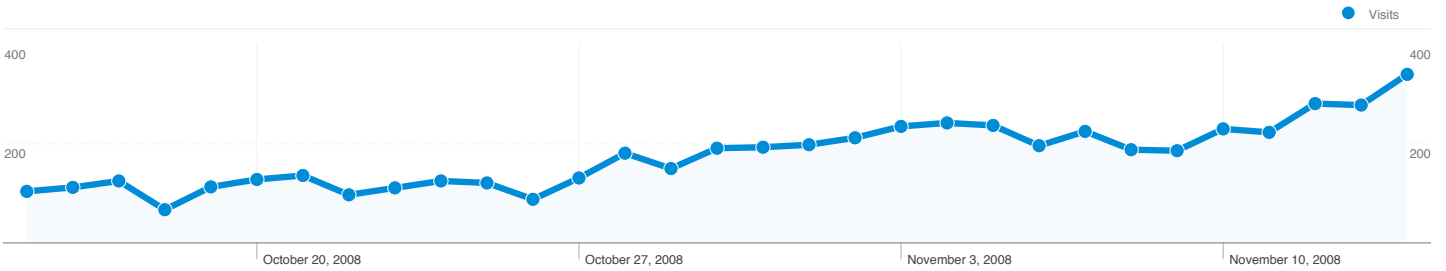

All traffic sources sent a total of 5,444 visits

- 50.62% Direct Traffic
- 17.12% Referring Sites
- 32.26% Search Engines